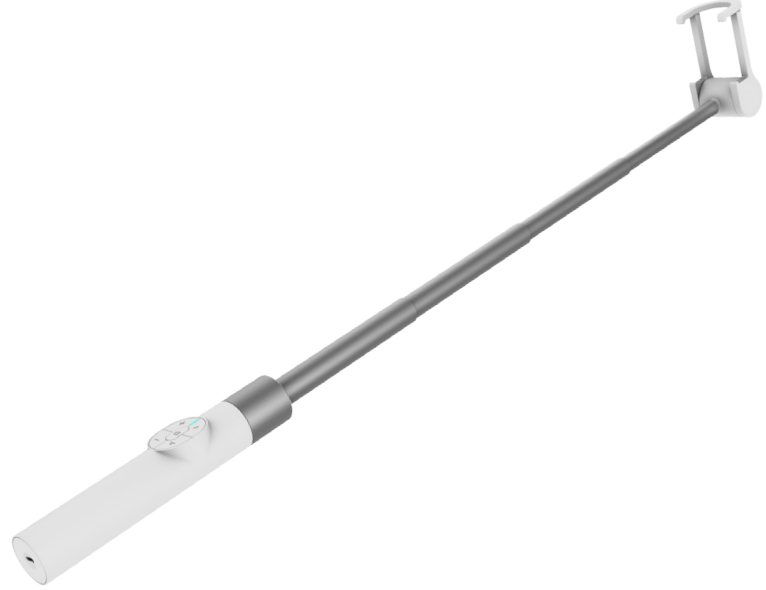

Please give us more creative ideas, let us bring them to life.

Multifunctional Lamp

Lighting up your life!

- * Angel lighting effects.
- * Small size to meet outdoor needs. Built-in 4000mAh battery. The standby time is up to 100 days! It can last above 8 hours in the brightest state.
- * No more electrical outlet is needed. Two USB charging port included: It can work as a power bank.
- * Smooth touch-sensitive button to adjust the light intensity gradually.
- * Brightness memory function: Choose the most suitable light intensity for you, and keep it for next time.
- * Flexible and soft stem: You can flex it at will, 360°.

* Pure and elegant design focused in all-in-one simplicity.

Specifications

- * Size: Lamp panel: 97.8x97.8x8.5mm
Base: 111.5x111.5x18.2mm Stem: 8x8x290mm
- * Input: 5V 2.1A
- * USB output: 5V 2.1A in total
- * Weight: 460g
- * Size of Package: 125*150*225mm

Robotic Motion Control Selfie Stick

Your smart selfie companion

- * Add freedom of movement to your selfies and get better results.
- * Wireless connection via Bluetooth.
- * Recharge the battery safely and conveniently.
- * Two operation modes: manual mode and auto mode:
 - Take selfies automatically using the app's intelligent face capture.
 - Take selfies manually using control keys.

Specifications

- * Colors: White/Pink/Violet
- * Weight: 168g
- * Material: High quality Aluminum Alloy
- * Stick Length: 380mm
- * Handle diameter: 29mm
- * Battery type: 18350 Ni-Mh Battery
- * Battery capacity: 900mAh
- * Product's app available for Android & iOS