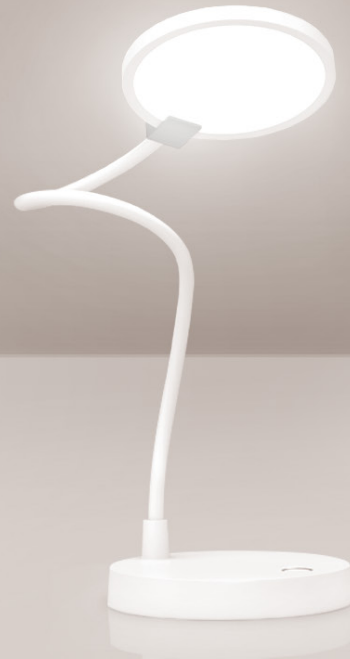

Multifunctional Lamp

Lighting up your life!

- Angel lighting effects.
- Small size to meet outdoor needs. Built-in 4000mAh battery. The standby time is up to 100 days! It can last above 8 hours in the brightest state.
- No more electrical outlet is needed. Two USB charging port included: It can work as a power bank.
- Smooth touch-sensitive button to adjust the light intensity gradually.
- Brightness memory function: Choose the most suitable light intensity for you, and keep it for next time.
- Flexible and soft stem: You can flex it at will, 360°.