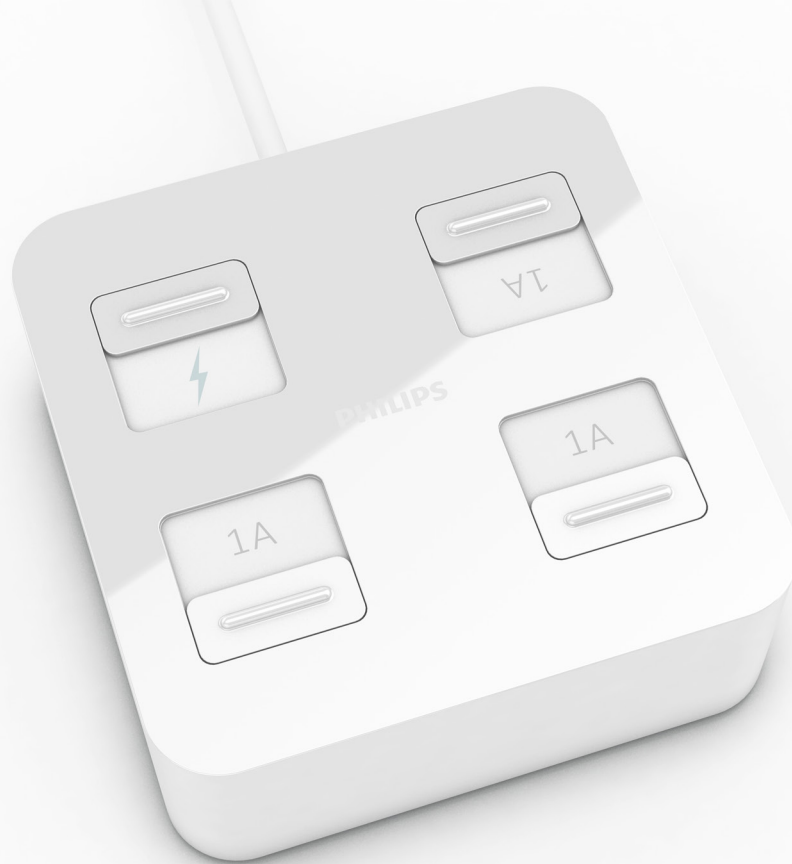

Specifications

- * Bluetooth version: Ver.4.0
- * Size: 100*100*200mm
- * N.W.: 600g
- * Battery capacity: 3.7V/4000mA
- * Illuminance: 220lm

- * Range of color temperature: 1700K-6500K
- * Kinds of light color: more than 16 million
- * System requirements: Android 4.3 & IOS8.0 or above
- * Lifespan of LED: 20,000 hours