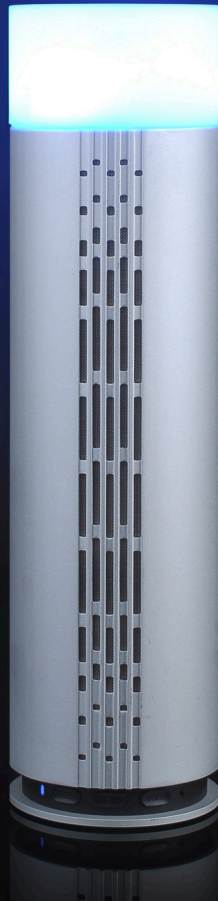

Bluetooth Speaker with LED Light (BL500)

Musical and colourful life

- Control the speaker via APP.
- It supports music playing by connecting the AUX port.
- It supports phone calls answering and talking.
- The speaker provides stereo sound.
- It can be used as your personal alarm clock.
- Aluminum alloy outer shell. Neat and durable.
- More than 16 million kinds of light color for you to choose.