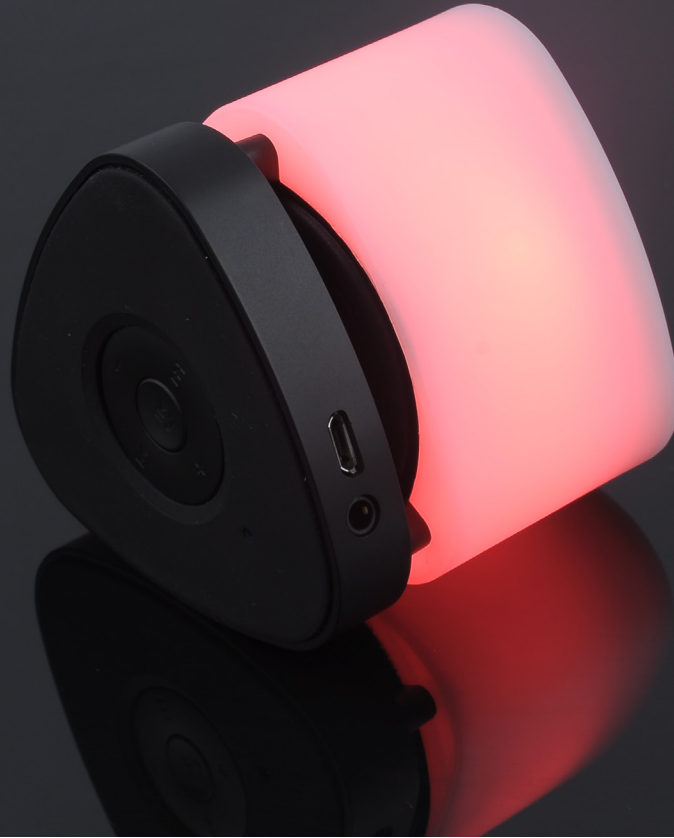

Bluetooth Speaker with LED Light (BL200)

Musical and colourful life

- Control the speaker via APP.
- Support music playing by connecting the AUX port.
- Support phone calls answering and talking.
- Adjust the light colours by touching the bottom of speaker.
- It can be used as your personal alarm clock.
- Aluminum alloy outer shell. Neat and durable.
- More than 16 million kinds of light color for you to choose.