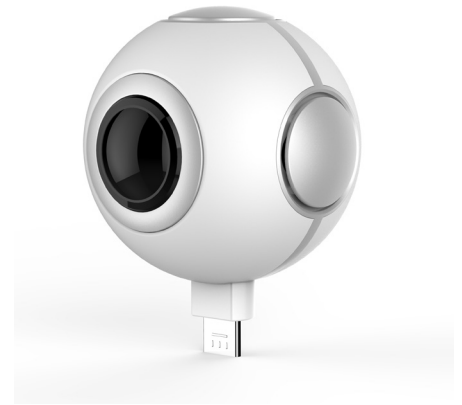

720° Panorama Camera

See the panoramic world

- Double fish lens with transverse 360° and longitudinal 360°. To capture full-angle images completely.
- Chip level distortion correction, algorithm stitching, automatic white balance processing.
- Multiple View: Asteroid / Fisheye / Panoramic view.

- Support VR mode, gyro sensor / touch screen slide.
- Share panoramic format video and pictures to Facebook or WeChat directly .
- Supports YouTube live show.